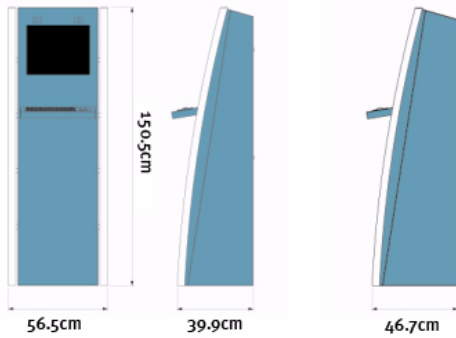

### Technical Details

Screen Resolutions:

Screen-size		Native Screen resolution
19" / 26"	regular	1280 x 1024 / 1366 x 768
19" / 26"	sit-down	1280 x 1024 / 1366 x 768
19" / 26"	dual	1280 x 1024 / 1366 x 768

## Dimensions

- 19" Landscape,
- 26" Portrait
- Full length and Sit Down
- Single and Dual screen
- Second screen size: 19"

**X6**

**X6 Deep**

**X6 Dual Monitor (DM)**

**X6 Sit Down (SD)**