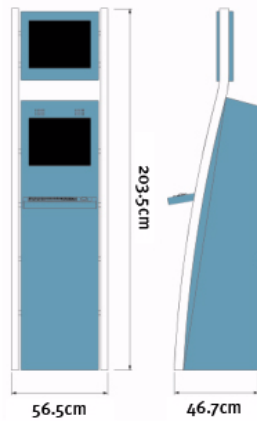

### Technical Details

Screen Resolutions:

Screen-size		Native Screen resolution
19" / 26"	regular	1280 x 1024 / 1366 x 768
19" / 26"	sit-down	1280 x 1024 / 1366 x 768
19" / 26"	dual	1280 x 1024 / 1366 x 768

## Dimensions

- 19" Landscape,
- 26" Portrait
- Full length and Sit Down
- Single and Dual screen
- Second screen size: 19"

**X6**

**X6 Deep**

**X6 Dual Monitor (DM)**

**X6 Sit Down (SD)**