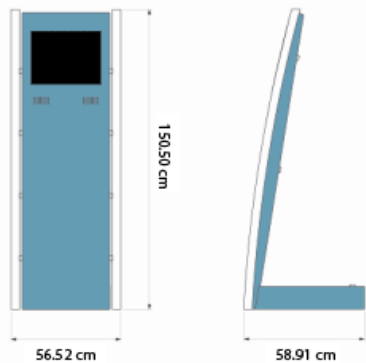

With extended backdoor, two of the following options:

- RFID reader
- Bar code reader
- 80mm printer
- Coin acceptor
- Bill acceptor

Technical Details

Screen Resolutions:

Screen-size		Native Screen resolution
19" / 26"	regular	1280x1024 / 1366x768
19" / 26"	sit-down	1280x1024 / 1366x768
19" / 26"	dual	1280x1024 / 1366x768

Dimensions

- 19" Landscape,
- 26" Portrait
- Full length and Sit Down
- Single and Dual screen
- Second screen size: 19"

X5

X5 Dual Monitor (DM)

X5 Sit Down (SD)