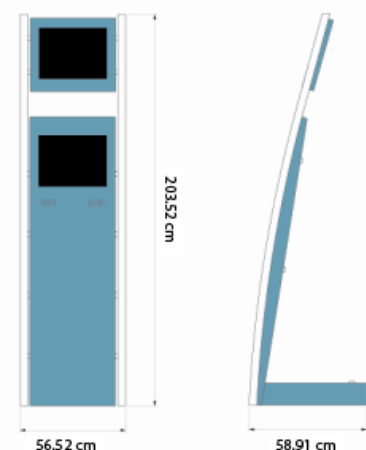

With extended backdoor, two of the following options:

- RFID reader
- Bar code reader
- 80mm printer
- Coin acceptor
- Bill acceptor

Technical Details

Screen Resolutions:

Screen-size		Native Screen resolution
19" / 26"	regular	1280x1024 / 1366x768
19" / 26"	sit-down	1280x1024 / 1366x768
19" / 26"	dual	1280x1024 / 1366x768

Dimensions

- 19" Landscape,
- 26" Portrait
- Full length and Sit Down
- Single and Dual screen
- Second screen size: 19"

X5

X5 Dual Monitor (DM)

X5 Sit Down (SD)