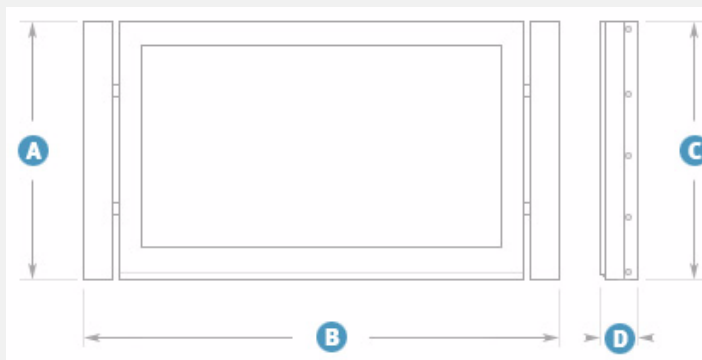

Screen Resolutions:

Screen size		Native Screen resolution	Integrated Videocard optimization
20"	landscape	1600x1200	1600x1200
26"	landscape	1366x768	1280x1024 or 1360x768
32"	landscape	1600x1200	1280x1024 or 1360x768
42"	landscape	1600x1200	1600x1200
47"	landscape	1600x1200	1600x1200
26"	portrait	1600x1200	1280x1024 or 1360x768
32"	portrait	1600x1200	1280x1024 or 1360x768
42"	portrait	1600x1200	1600x1200
47"	portrait	1600x1200	1600x1200

Dimensions

Screen sizes:

- 20"
- 26"
- 32"
- 42"
- 47"

Portrait:

Screen Portrait size		20"	26"	32"	42"	47"
A	Height	NA	632.5	845.8	1084.6	1188.7
B	Width, (including poles)	NA	515.6	637.5	833.1	894.8
C	Width	NA	383.5	513.1	655.3	713.5
D	Depth	NA	94.0	127.0	127.0	127.0

Landscape:

Screen Landscape size		20"	26"	32"	42"	47"
A	Height	401.3	401.3	538.5	670.6	731.5
B	Width, (including poles)	589.3	746.8	947.4	1247.1	1351.3
C	Width	457.2	614.7	820.4	1069.4	1170.9
D	Depth	94.4	127.0	127.0	127.0	127.0