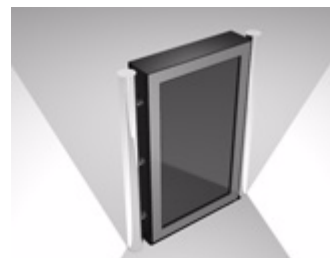

Specifications

- Hand polished stainless steel poles
- Ruggedized steel case
- Powdercoat finish
- No exposed buttons, cables
- Remote control
- VGA, S-Video, HDMI, Component inputs
- 6mm tempered glass protecting LCD
- Amplified speakers
- VESA mounting compatible
- Internal industrial strength PC with heavy duty 3D graphics card
- DVD player

Options

- Internal touchscreen
- Screen in Landscape and Portrait
- Variety of powdercoat colors
- Wifi
- Wifi extended range Antenna

Technical Details

Integrated Industrial Performance PC:

- Pentium mobile 1.7G CPU,
- 512G DRR,
- 160G HDD,
- Lan 10/100/1000M,
- USB,
- COM ports,
- Intel 855GME GMCH built-in Intel Extreme Graphics 2 with 266 MHz VGA core and 256-bit 3D engine,
- 220-240V wiring and Powered Speakers,
- FCC/UL/ADA/ROHS Compliant.

Screen Resolutions:

Screen size		Native Screen resolution	Integrated Videocard optimization
20"	landscape	1600x1200	1600x1200
26"	landscape	1366x768	1280x1024 or 1360x768
32"	landscape	1600x1200	1280x1024 or 1360x768
42"	landscape	1600x1200	1600x1200
47"	landscape	1600x1200	1600x1200
26"	portrait	1600x1200	1280x1024 or 1360x768
32"	portrait	1600x1200	1280x1024 or 1360x768
42"	portrait	1600x1200	1600x1200
47"	portrait	1600x1200	1600x1200