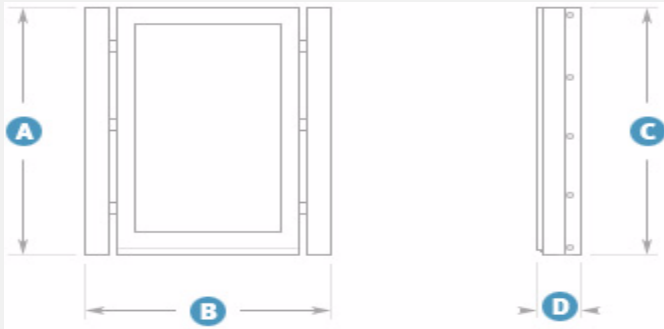

Screen Resolutions:

Screen size		Native Screen resolution	Integrated Videocard optimization
20"	landscape	1600x1200	1600x1200
26"	landscape	1366x768	1280x1024 or 1360x768
32"	landscape	1600x1200	1280x1024 or 1360x768
42"	landscape	1600x1200	1600x1200
47"	landscape	1600x1200	1600x1200
26"	portrait	1600x1200	1280x1024 or 1360x768
32"	portrait	1600x1200	1280x1024 or 1360x768
42"	portrait	1600x1200	1600x1200
47"	portrait	1600x1200	1600x1200

Dimensions

Screen sizes:

- 20"
- 26"
- 32"
- 42"
- 47"

Portrait:

Screen Portrait size		20"	26"	32"	42"	47"
A	Height	NA	632.5	845.8	1084.6	1188.7
B	Width, (including poles)	NA	515.6	637.5	833.1	894.8
C	Width	NA	383.5	513.1	655.3	713.5
D	Depth	NA	94.0	127.0	127.0	127.0

Landscape:

Screen Landscape size		20"	26"	32"	42"	47"
A	Height	401.3	401.3	538.5	670.6	731.5
B	Width, (including poles)	589.3	746.8	947.4	1247.1	1351.3
C	Width	457.2	614.7	820.4	1069.4	1170.9
D	Depth	94.4	127.0	127.0	127.0	127.0