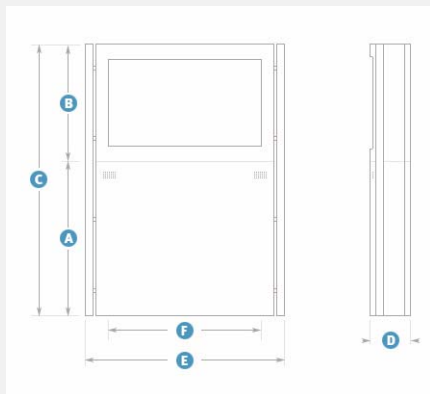

#### Screen Resolutions:

Screen size	Native Screen resolution	Integrated Videocard optimization
32" landscape	1366x768	1280x1024 or 1360x768
42" landscape	1920x1080	1600x1200
47" landscape	1920x1080	1600x1200
32" portrait	1366x768	1280x1024 or 1360x768
42" portrait	1920x1080	1600x1200
47" portrait	1920x1080	1600x1200

## Dimensions

Screen sizes: 32" 42" 47"

Portrait:

Screen size	Portrait	32"	42"	47"
A	Height Stand	952.5	952.5	952.5
B	Height Screen	838.1	1100	1231.0
C	Full Height	1790.6	2052.5	2183.5
E	Depth	241.3	241.3	241.3
D	Width (including poles)	760.1	909.3	960.5

Landscape:

Screen size	Landscape	32"	42"	47"
A	Height Stand	952.5	952.5	952.5
B	Height Screen	538.5	670.6	731.5
C	Full Height	1590.0	1623.1	1684.0
D	Depth	241.3	241.3	241.3
E	Width (including poles)	1100	1400	2000
F	Width Screen	806.1	939.8	1041.4