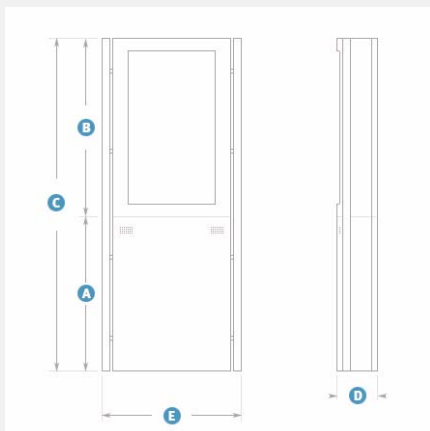

#### Screen Resolutions:

Screen size	Native Screen resolution	Integrated Videocard optimization
32" landscape	1366x768	1280x1024 or 1360x768
42" landscape	1920x1080	1600x1200
47" landscape	1920x1080	1600x1200
32" portrait	1366x768	1280x1024 or 1360x768
42" portrait	1920x1080	1600x1200
47" portrait	1920x1080	1600x1200

## Dimensions

Screen sizes: 32" 42" 47"

Portrait:

Screen size	Portrait	32"	42"	47"
A	Height Stand	952.5	952.5	952.5
B	Height Screen	838.1	1100	1231.0
C	Full Height	1790.6	2052.5	2183.5
E	Depth	241.3	241.3	241.3
D	Width (including poles)	760.1	909.3	960.5

Landscape:

Screen size	Landscape	32"	42"	47"
A	Height Stand	952.5	952.5	952.5
B	Height Screen	538.5	670.6	731.5
C	Full Height	1590.0	1623.1	1684.0
D	Depth	241.3	241.3	241.3
E	Width (including poles)	1100	1400	2000
F	Width Screen	806.1	939.8	1041.4